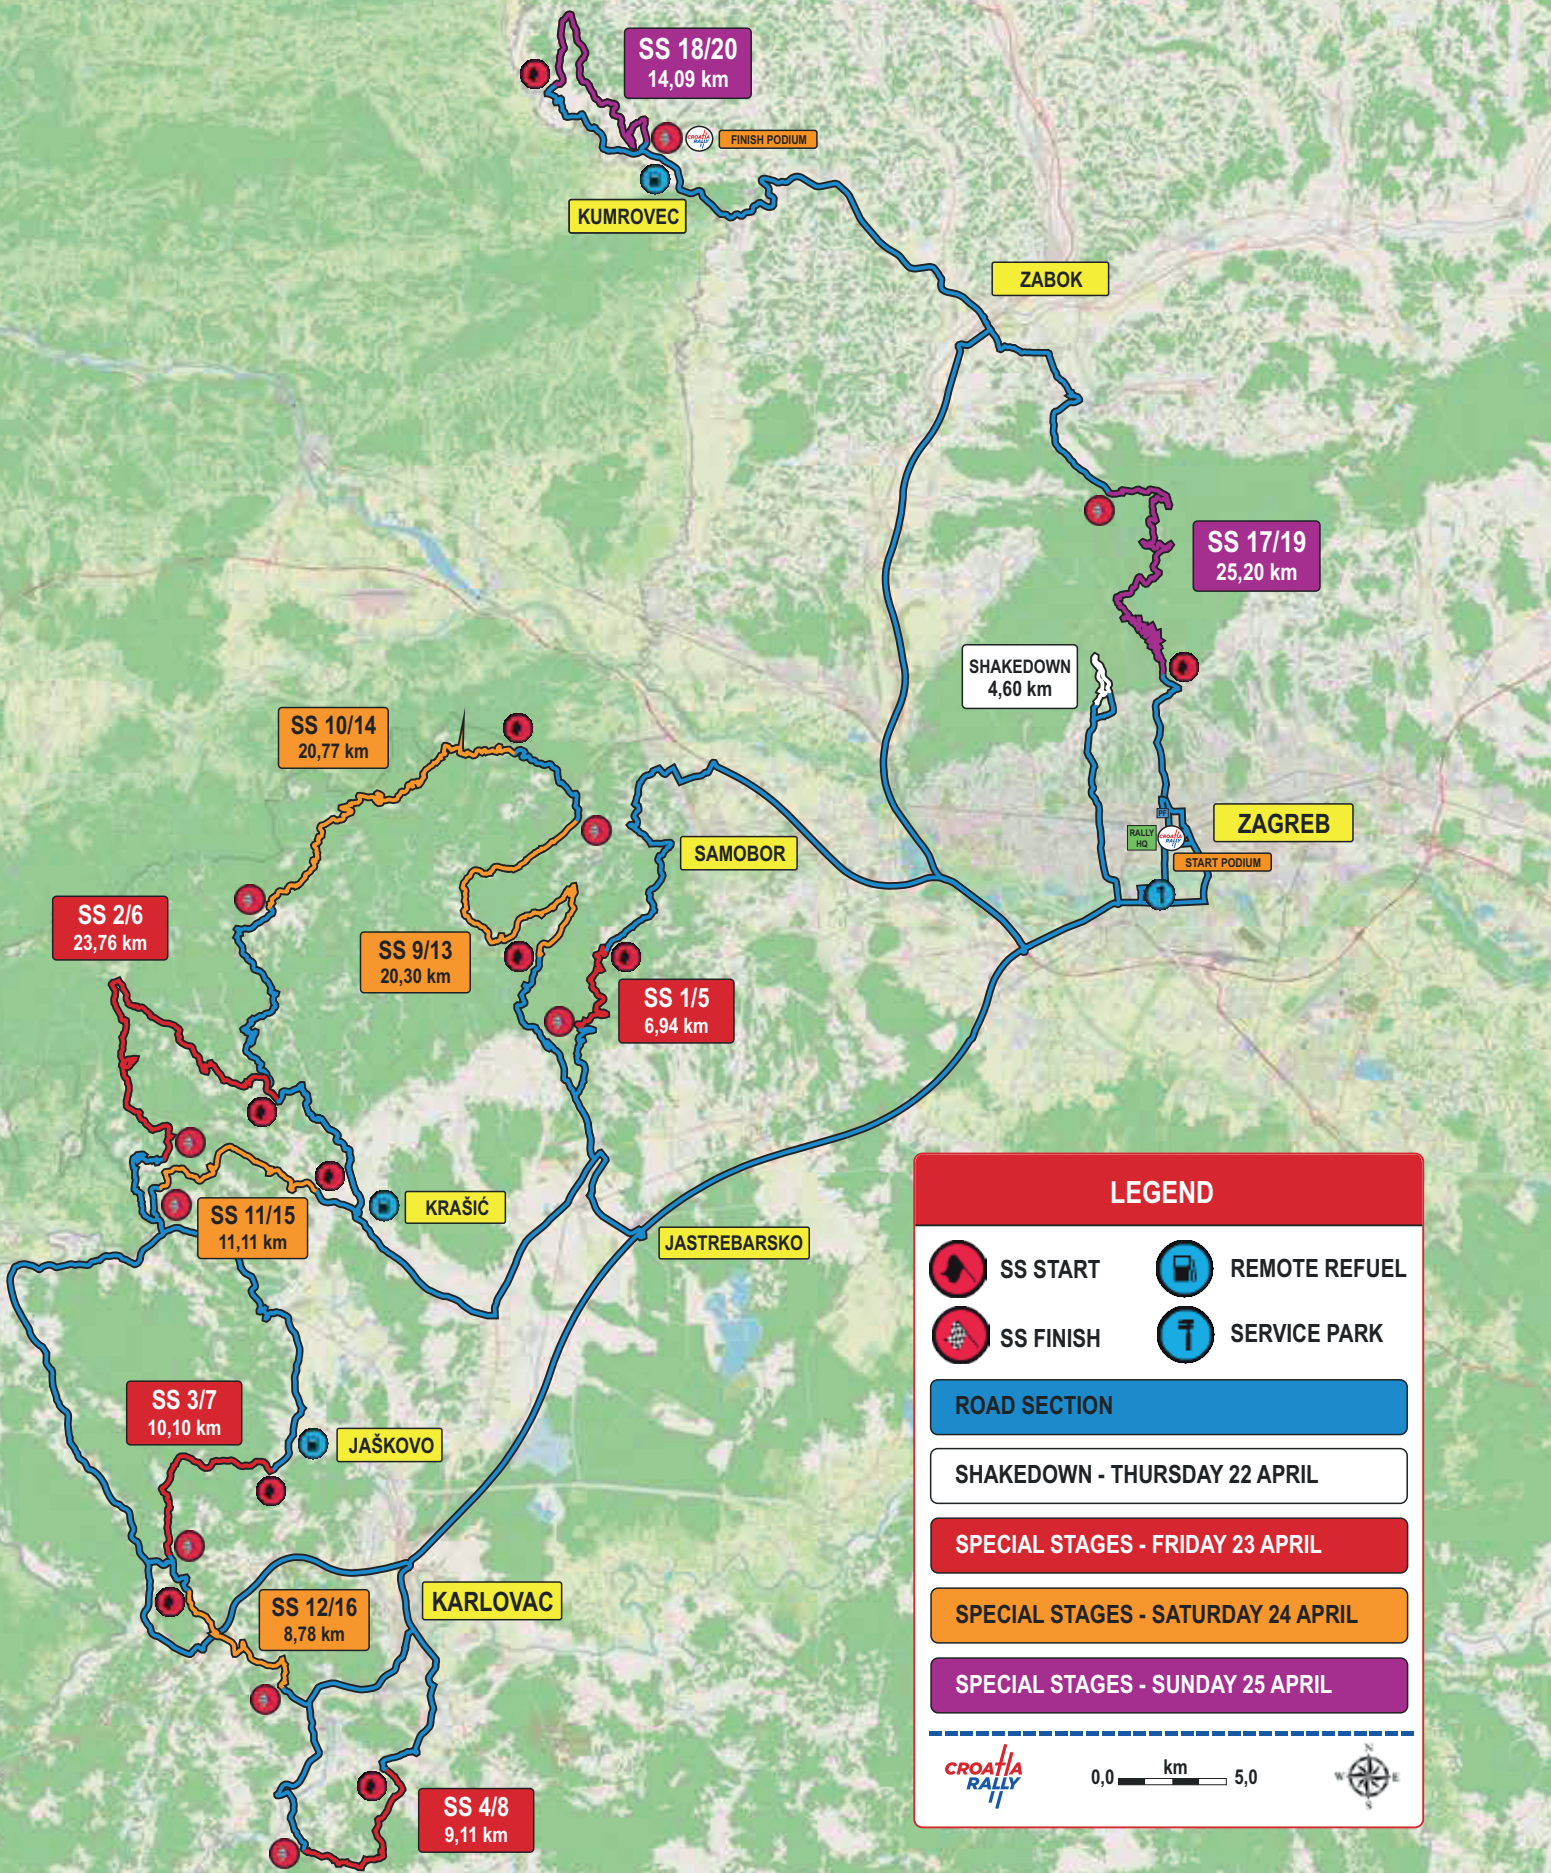

CROATIA RALLY 2021

General Rally Map

LEGEND

	SS START		REMOTE REFUEL
	SS FINISH		SERVICE PARK

ROAD SECTION

SHAKEDOWN - THURSDAY 22 APRIL

SPECIAL STAGES - FRIDAY 23 APRIL

SPECIAL STAGES - SATURDAY 24 APRIL

SPECIAL STAGES - SUNDAY 25 APRIL

0,0 km 5,0

Sections 1 & 2
Date: 23 April 2021

LEGEND

- SPECIAL STAGE
- ROAD SECTION
- SS START
- REMOTE REFUEL
- SS FINISH
- SERVICE PARK

RALLY START	7:46
SS 1 Rude - Plešivica 1	8:39
SS 2 Kostanjevac - Petruš Vrh 1	9:32
SS 3 Jaškovo - Mali Modruš Potok 1	10:35
SS 4 Pećurkovo Brdo - Mrežnički Novaki 1	11:38

0,0 km 5,0

CROATIA RALLY 2021

Overview Rally Map - 24 April

Sections 3 & 4
Date: 24 April 2021

LEGEND

- SPECIAL STAGE
- ROAD SECTION
- SS START
- SS FINISH
- REMOTE REFUEL
- SERVICE PARK

SERVICE C (Zagreb Fair)		
SS 9	Mali Lipovec - Grdanjci 1	8:29
SS 10	Stojdraga - Gornja Vas 1	9:17
SS 11	Krašić - Vrškovac 1	10:10
SS 12	Vinski Vrh - Duga Resa 1 (Live TV)	11:08
SERVICE D (Zagreb Fair)		
SS 13	Mali Lipovec - Grdanjci 2	14:29
SS 14	Stojdraga - Gornja Vas 2	15:17
SS 15	Krašić - Vrškovac 2	16:10
SS 16	Vinski Vrh - Duga Resa 2 (Live TV)	17:08

SERVICE F (Zagreb Fair)	
SS 17 Bliznec - Pila 1	7:20
SS 18 Zagorska Sela - Kumrovec 1 (Live TV)	8:38
SS 19 Bliznec - Pila 2	10:11
SS 20 Wolf PS Zagorska Sela - Kumrovec 2 (Live TV)	13:18

FINISH PODIUM KUMROVEC	14:00
PARC FERME (Zagreb Fair)	