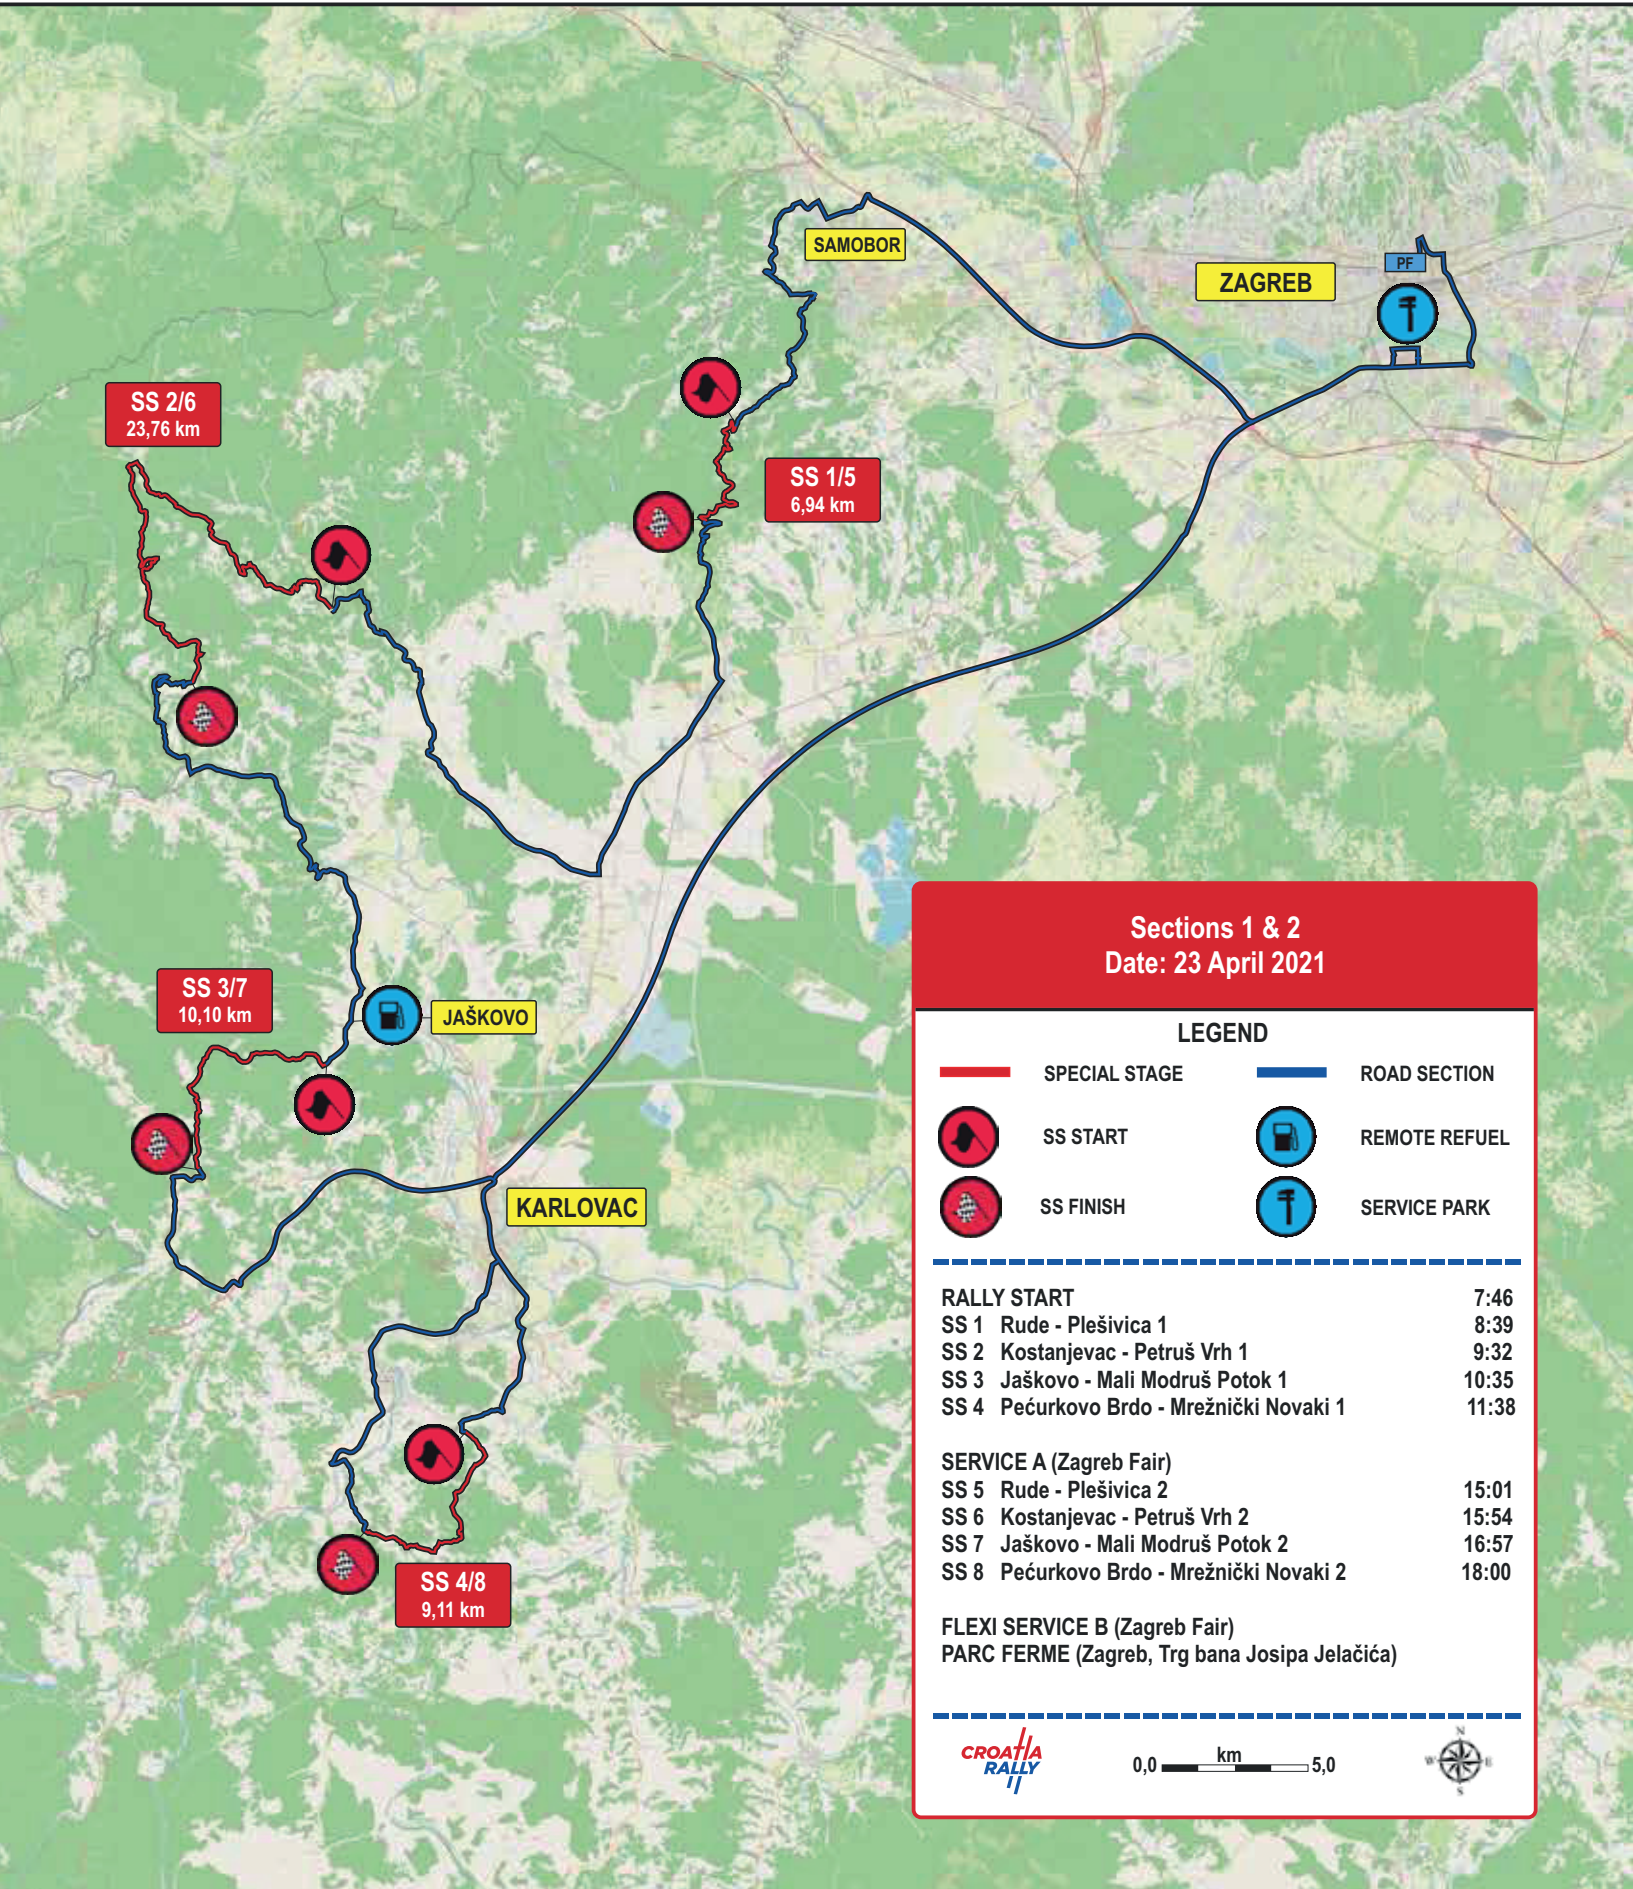

CROATIA RALLY 2021

General Rally Map

LEGEND

	SS START		REMOTE REFUEL
	SS FINISH		SERVICE PARK

ROAD SECTION

SHAKEDOWN - THURSDAY 22 APRIL

SPECIAL STAGES - FRIDAY 23 APRIL

SPECIAL STAGES - SATURDAY 24 APRIL

SPECIAL STAGES - SUNDAY 25 APRIL

0,0 km 5,0

Sections 1 & 2
Date: 23 April 2021

LEGEND

- SPECIAL STAGE
- ROAD SECTION
- SS START
- REMOTE REFUEL
- SS FINISH
- SERVICE PARK

RALLY START	7:46
SS 1 Rude - Plešivica 1	8:39
SS 2 Kostanjevac - Petruš Vrh 1	9:32
SS 3 Jaškovo - Mali Modruš Potok 1	10:35
SS 4 Pećurkovo Brdo - Mrežnički Novaki 1	11:38

0,0 km 5,0

CROATIA RALLY 2021

Overview Rally Map - 24 April

Sections 3 & 4
Date: 24 April 2021

LEGEND

- SPECIAL STAGE
- ROAD SECTION
- SS START
- SS FINISH
- REMOTE REFUEL
- SERVICE PARK

SERVICE C (Zagreb Fair)		
SS 9	Mali Lipovec - Grdanjci 1	8:29
SS 10	Stojdraga - Gornja Vas 1	9:17
SS 11	Krašić - Vrškovac 1	10:10
SS 12	Vinski Vrh - Duga Resa 1 (Live TV)	11:08
SERVICE D (Zagreb Fair)		
SS 13	Mali Lipovec - Grdanjci 2	14:29
SS 14	Stojdraga - Gornja Vas 2	15:17
SS 15	Krašić - Vrškovac 2	16:10
SS 16	Vinski Vrh - Duga Resa 2 (Live TV)	17:08

SERVICE F (Zagreb Fair)	
SS 17 Bliznec - Pila 1	7:20
SS 18 Zagorska Sela - Kumrovec 1 (Live TV)	8:38
SS 19 Bliznec - Pila 2	10:11
SS 20 Wolf PS Zagorska Sela - Kumrovec 2 (Live TV)	13:18

FINISH PODIUM KUMROVEC	14:00
PARC FERME (Zagreb Fair)	